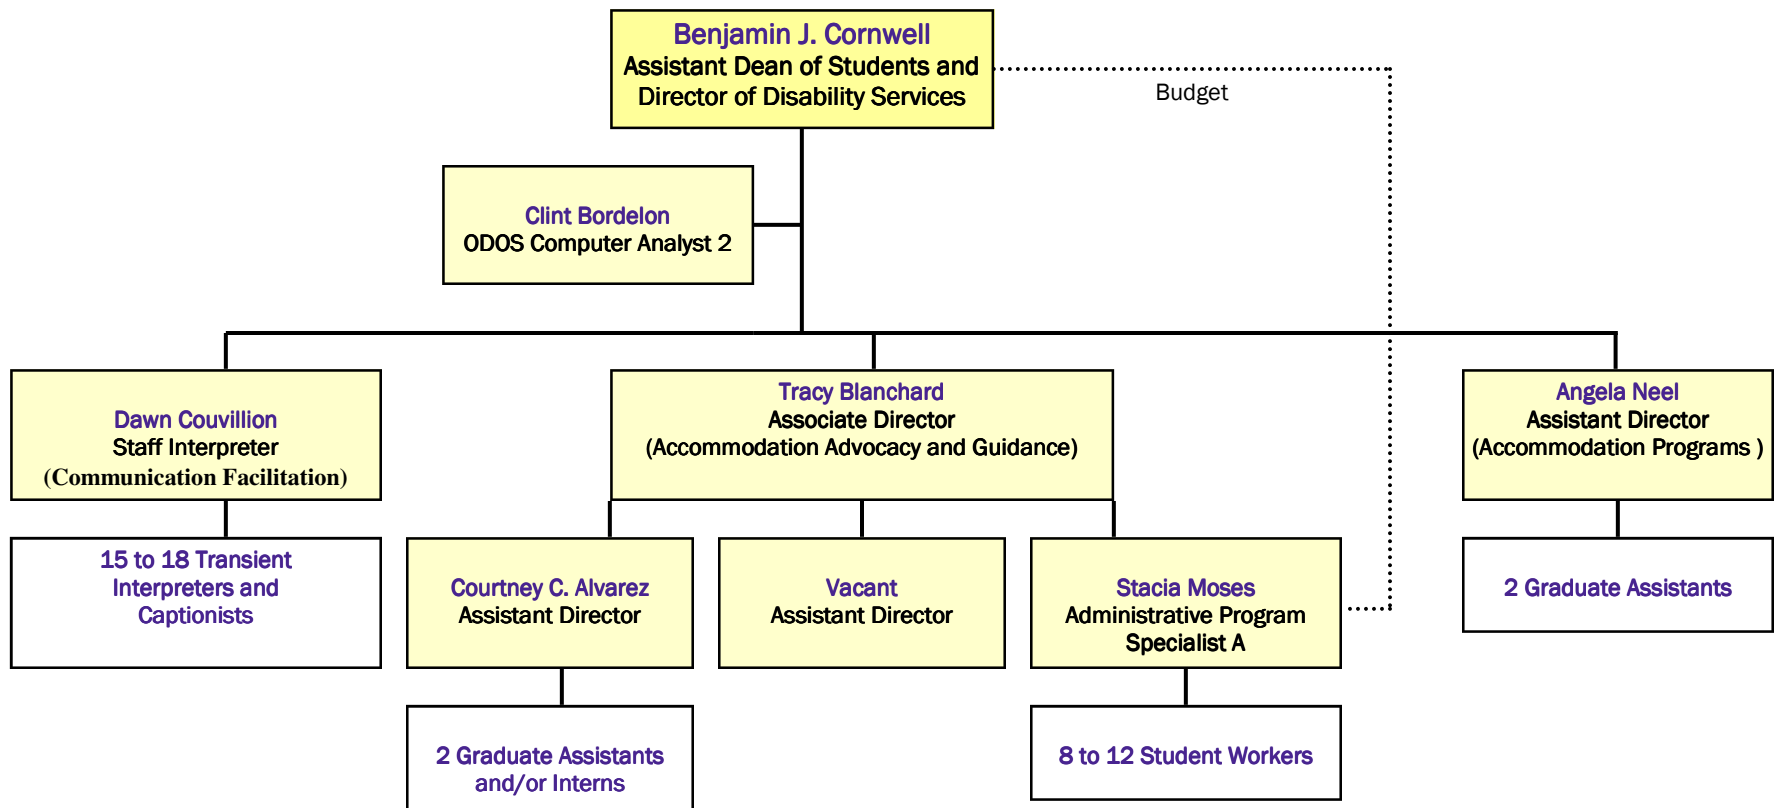

DIVISION OF STUDENT LIFE
OFFICE OF THE DEAN OF STUDENTS
DISABILITY SERVICES
(PROPOSED ORGANIZATIONAL CHART)

Revised September 21, 2011